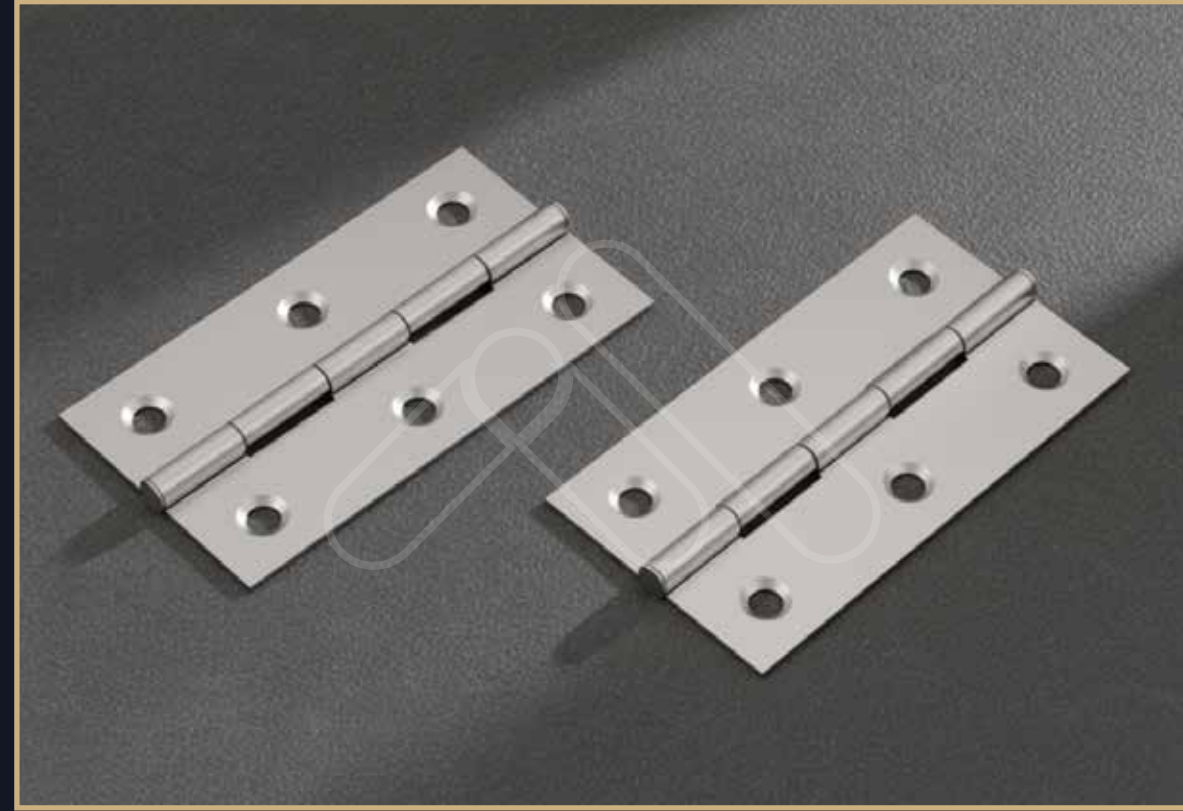

Finish : Gold, Rose Gold, Black
 Size : 18"
 Packing Per Box : 20nos

ROUND

HANDEL MODEL : ROUND KNOB

Finish : CP, Black, Gold, Rose Gold
 Size : Common
 Packing Per Box : 50nos

V KNOB

DOOR HINGES

Material : Stainless Steel - SS
 Finish : Matt
 Size : 3x19x19mm