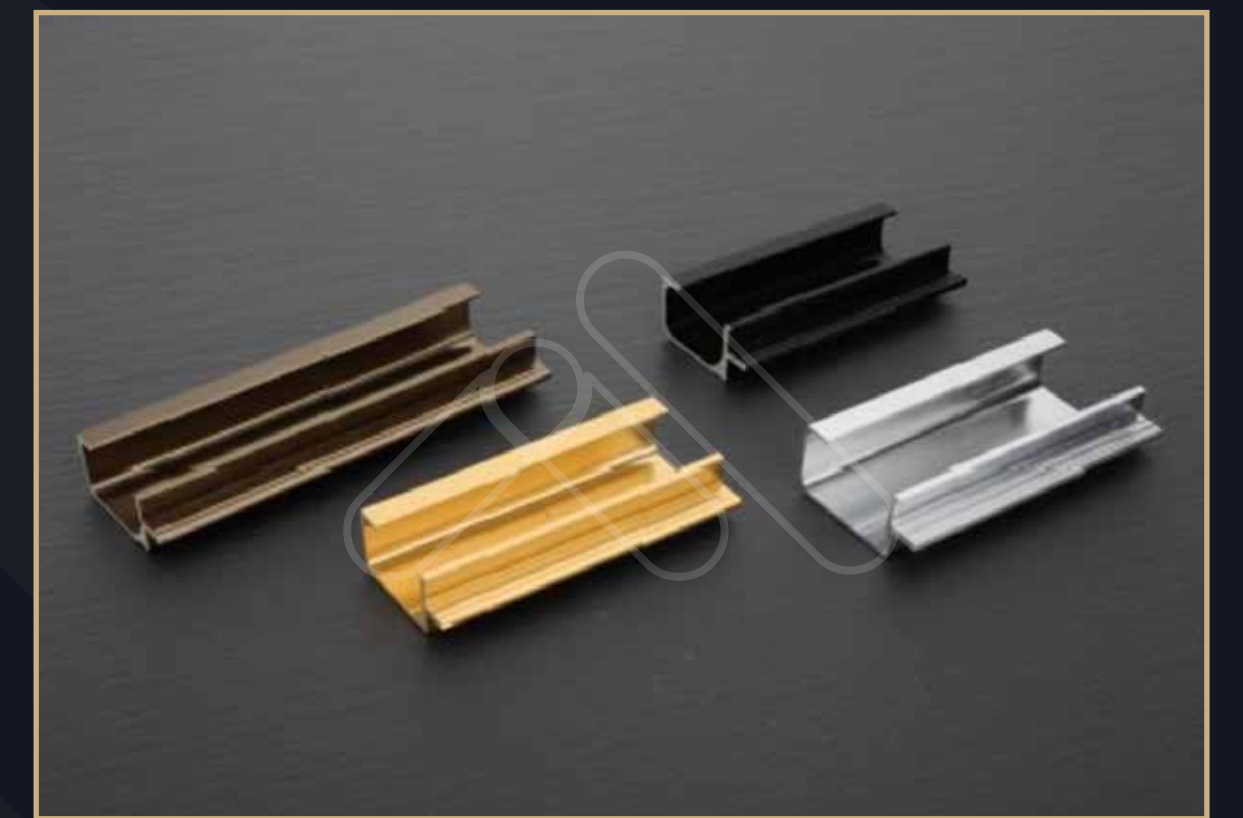

G PROFILE

Material : Aluminium
Color : Black, Silver
Size : 3 Meter
Packing Per Box : 10pcs

T-PATTI / SELF ADHESIVE

Material : Aluminium / SS
Color : Black, Silver, Gold, Rose Gold
Width : 8mm | 12mm | 25mm
Size : 10 ft / 5 mtr