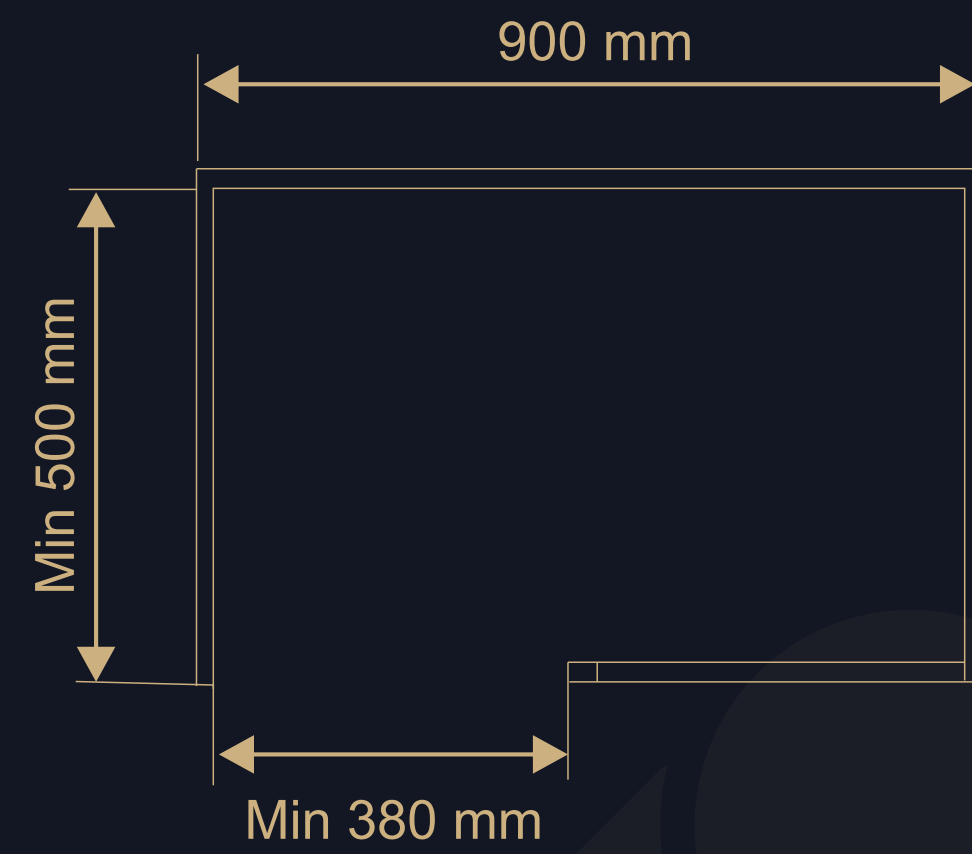

04 OTHER PRODUCTS

UNIVERSAL MAGIC CORNER

Inner Basket Size : 2 Baskets 517mm Height
 Width : 475mm
 Depth : 372mm
 Height : 517mm

Outer Basket Size : 2 Baskets 517mm Height
 Width : 475mm
 Depth : 232mm
 Height : 517mm

Premium
Elegant &

**SUPER
TELESCOPIC CHANNEL**

Weight : 54gm
 Weight Capacity : 35kg
 Size : 10" | 12" | 14" | 16" | 18" | 20"
 Width : 45mm
 Material / Finish : Black

**DULEX
TELESCOPIC CHANNEL**

Weight : 75gm
 Weight Capacity : 45kg
 Size : 10" | 12" | 14" | 16" | 18" | 20"
 Width : 45mm
 Material / Finish : Black