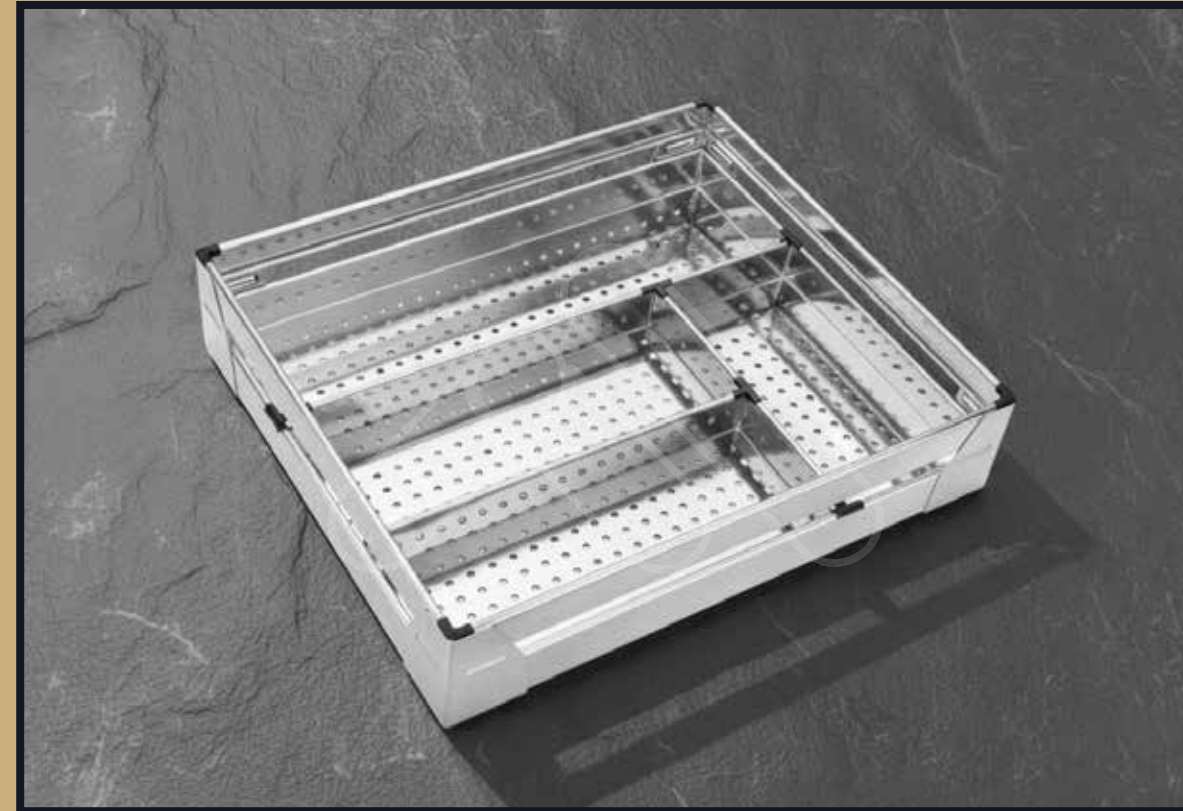

TANDEM ACCESSORIE

SS Fixer Stand

Material : SS
Description : Cup Stand, Dish Stand
Thali Stand

PVC Cutlery Tray

Color : Grey
Size : 500x535 | 600x535

LUXE

	Aluminum	5-6mm Wire SS	PRP	Tandem Pullout
Pull-out Baskets				
Width	: 6" 8" 10"			
Height	: 17" 21"			
Depth	: 20"			
Set	: 2 Shelf and 3 Shelf			