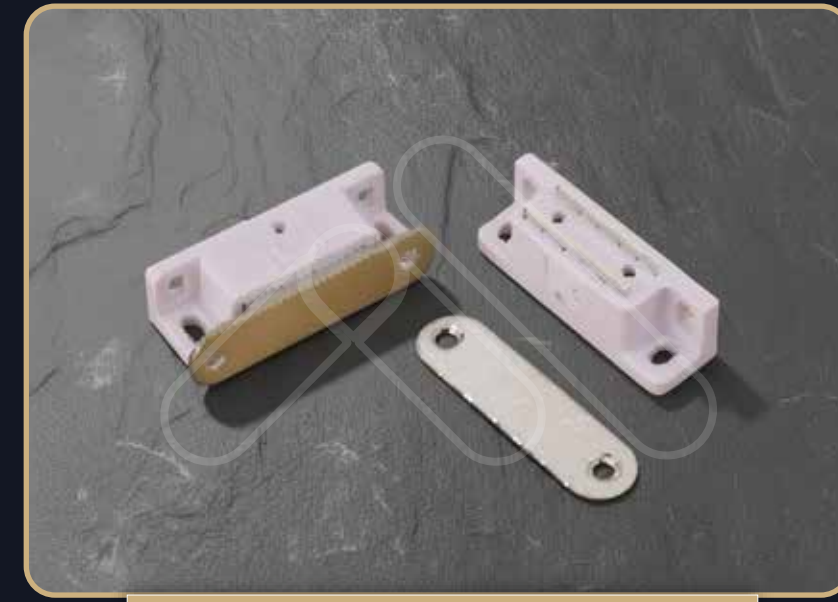

PVC Sheet Patti

- Best Screw Holding Capacity
- Termite Proof & Lightweight
- Used to Hold Screw in PVC Sheet

Mirror But on

- Secure Fastening
- Aesthetic Appeal
- Corrosion-Resistant
- Easy Installation

Round Legs

- Available in Size 3" 4"
- Stylish Appearance
- Stable Support
- Easy to Clean

SS Table Chain

- Size: 8" | 6"
- SS Finish
- Durable
- Easy to Install

PVC Hinges Patti

- Best Screw Holding Capacity
- Termite Proof & Lightweight
- Used to Hold Hinges in PVC Sheet