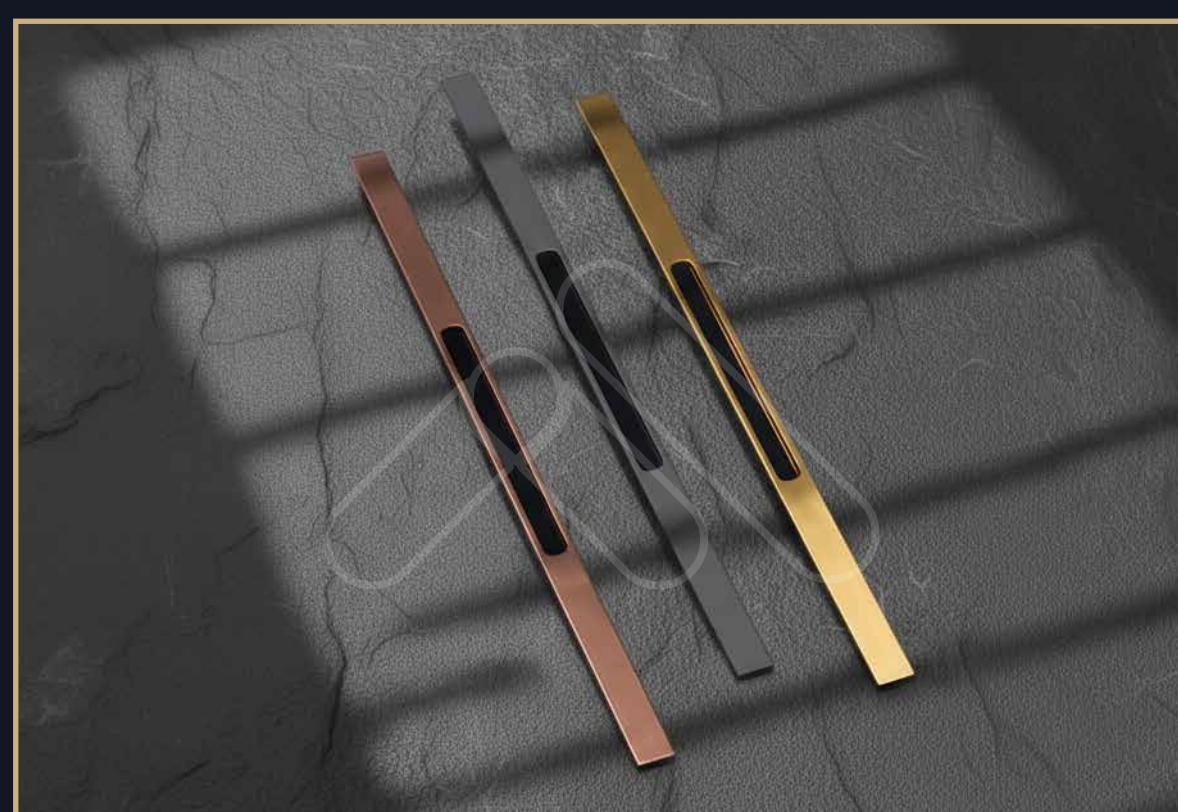

HANDEL MODEL : LARGE CONCEALED