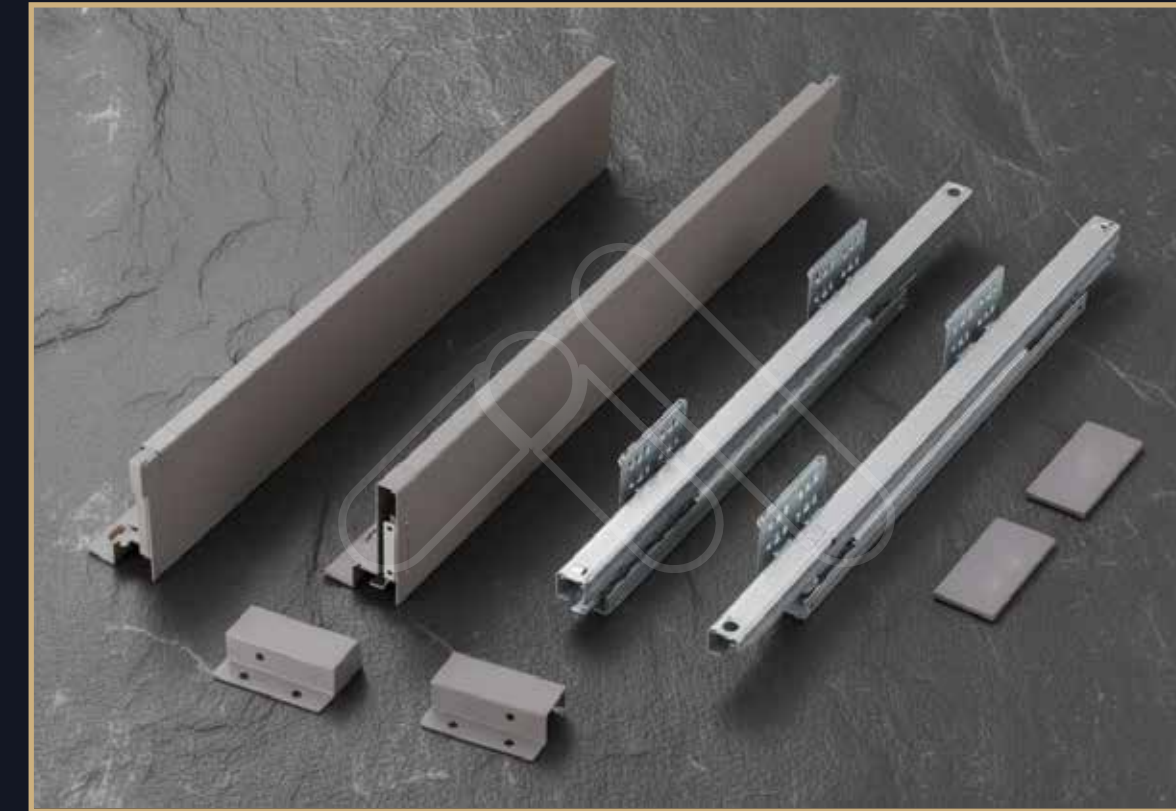

CUPBOARD LOCK

Computer and Simple Key
Durable Construction
Corrosion-Resistant

Y - LEGS

Size : 3" | 4"

PURE

GEAR

SLIM TANDEM BOX

Length : 500mm/550mm
Height : 84mm/116mm/164mm
Synchronize : Soft Close
Finish : Iron Grey
Weight Capacity : 35 to 40 kg