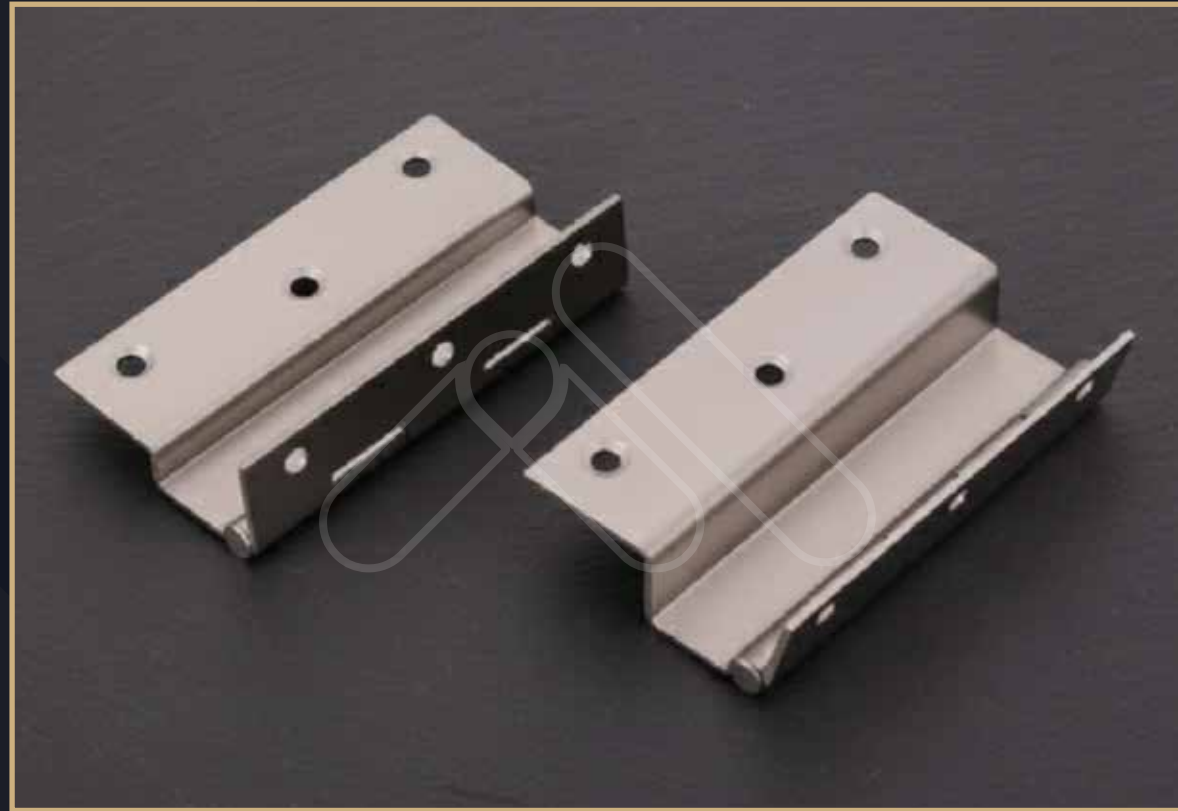

L - LOCK HINGES

Thickness : 1.15mm & 1.45mm
Material / Finish : SS / Matt
Size : 75X10X 6-12-19-25 mm
: 75X12X 6-12-19-25 mm