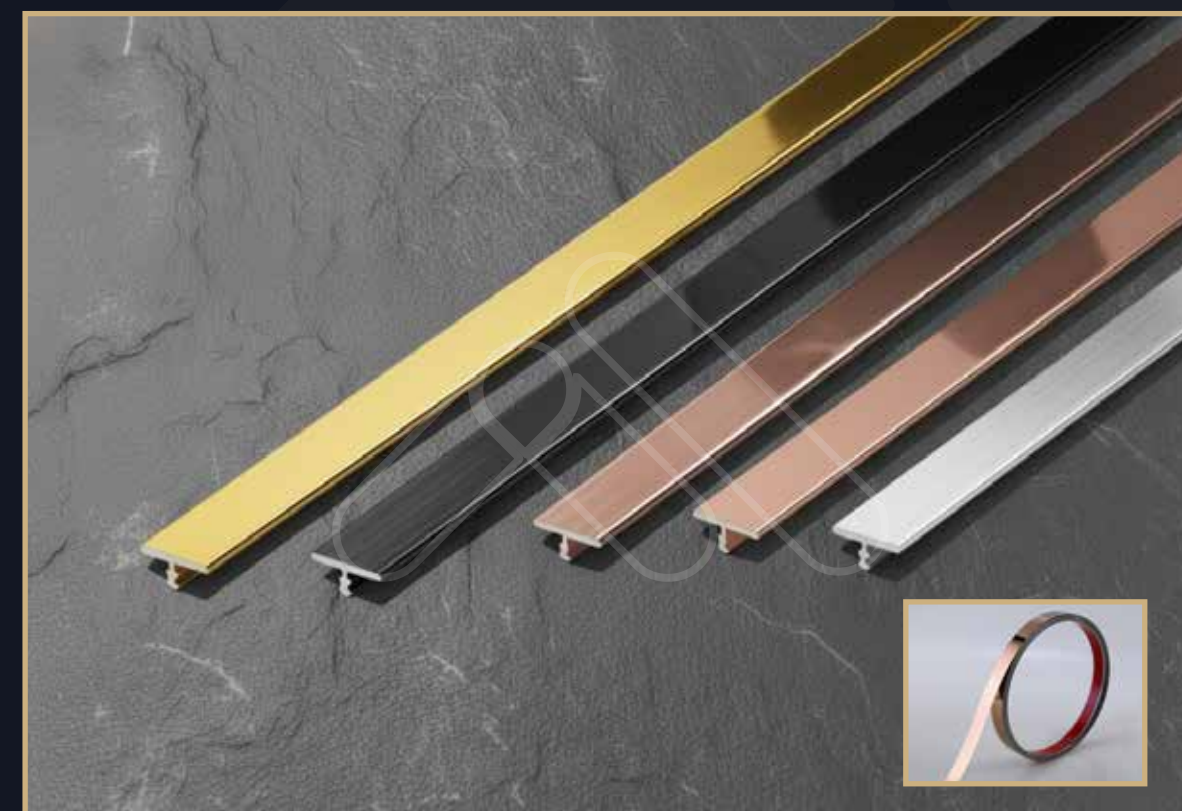

G PROFILE

Material : Aluminium
Color : Black, Silver
Size : 3 Meter
Packing Per Box : 10pcs

T-PATTI / SELF ADHESIVE

Material : Aluminium / SS
Color : Black, Silver, Gold, Rose Gold
Width : 8mm | 12mm | 25mm
Size : 10 ft / 5 mtr