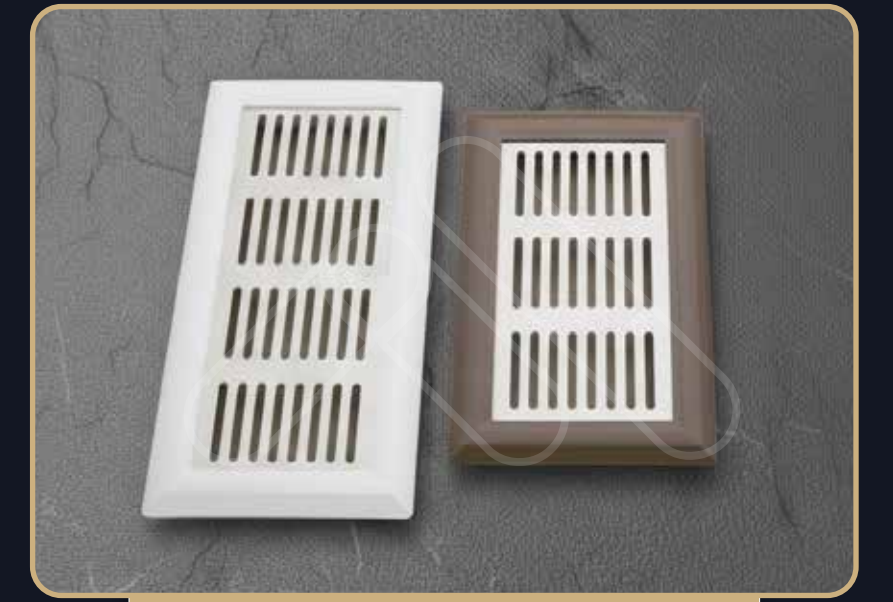

White / Wengi Jali

- Size: 4x4 | 4x6" | 4x8"
- Lightweight
- Low Maintenance
- Durable & Cost-Effective