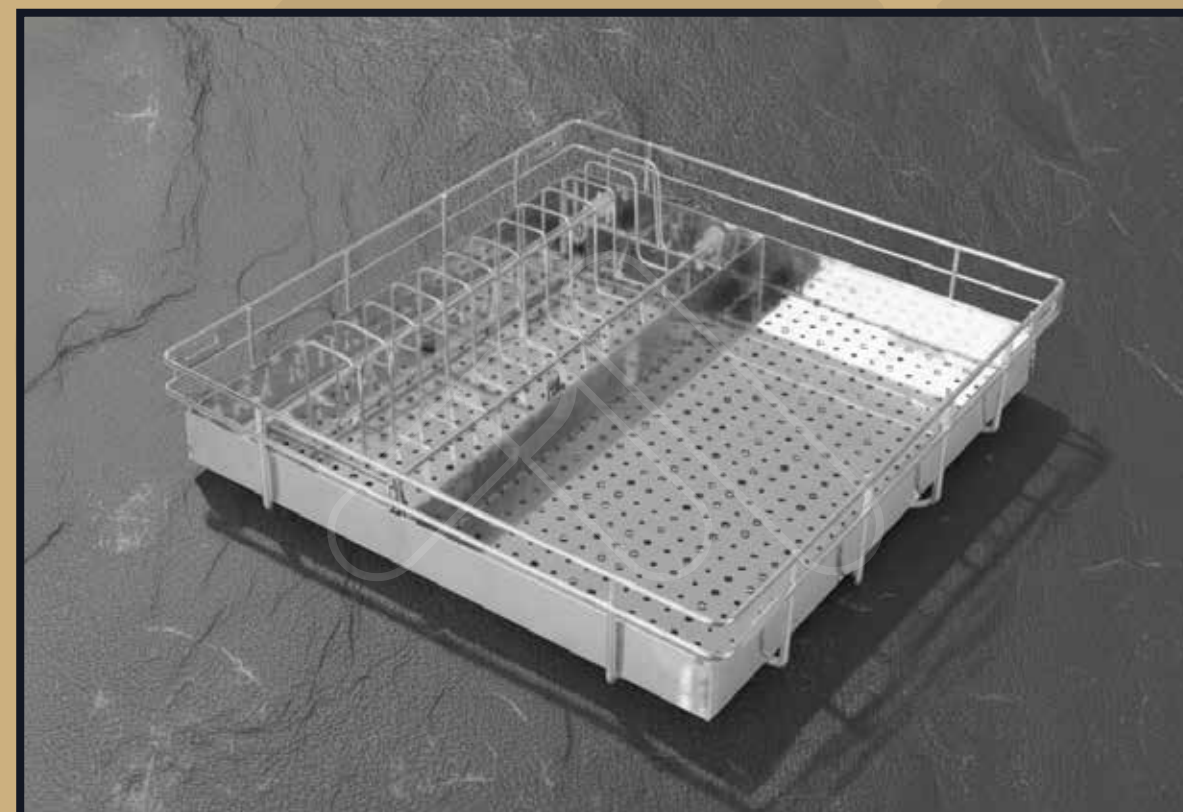

FOLDING PRP BASKET

Height : 4" | 6" | 8"
Width : 15" | 17" | 19" | 21"
Depth : 20"
Material : SS 202 Sheet
Finish : Chrome
Set : 1 set = 5 pcs
(Cup-Rakabi, Thali, Cutlery, 4" & 6" Plain)

ALUMINIUM BASKET

Height : 4" | 6" | 8"
Width : 15" | 17" | 19" | 21"
Depth : 20"
Material : Aluminum Coated
Finish : Grey
Set : 1 set = 5 pcs
(Cup-Rakabi, Thali, Cutlery, 4" & 6" Plain)